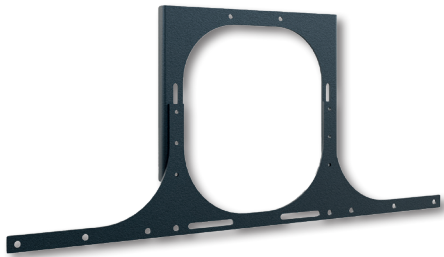

The height of the system is infinitely variable, thanks to a mechanism that can be adjusted to the weight of the device. The screen holds – without locking – safely at the desired height. The stroke is 400 mm.

CON-Line[®] Big FS Counterbalanced 60 - 90 kg Item no.: 2772

Media column, free standing, manually height adjustable

- Free standing media column with manual height adjustment
- 65 - 86" | 165 - 218 cm
- Landscape orientation
- VESA, min. 200 x 200 - max. 800 x 600 mm
- Manual height adjustment thanks to adjustable to device weight mechanism
- Very smooth adjustability
- Manual height adjustment with 400 mm stroke
- Screen holds securely at the desired height
- Frontcover with sliding door incl. soft-close
- Tilt proof base plate
- Ventilation grilles in the corpus
- AV accessories are protected from unauthorised access inside the furniture corpus
- Easy assembly thanks to removable AV mounting panel (2 pcs)
- Retractable security lock on the side of the corpus
- Min. 60 - max. 90 kg, mechanism adjustable to device weight
- Colour:
Corpus: white | Base plate: black

Retractable security lock

Easy assembly thanks to AV mounting panel (2 pcs)

Accessories are protected inside the corpus

Accessories CON-Line®

Optional accessories for CON-Line and CON-Line Big

Item no.:	Item name	Function & suitability	Illustration	Colour
2935	CON-Line® Dongle Tray	Dongle tray, suitable for all versions of the CON-Line® and CON-Line® Big media columns	1	schwarz
2932	CON-Line® AV Shelf	AV Shelf, suitable for all versions of the CON-Line® and CON-Line® Big media columns	2	
2933	CON-Line® Lapholder	Lapholder, suitable for all versions of the CON-Line® and CON-Line® Big media columns	3	
2882	CON-Line® Tableholder	Tableholder, universal, suitable for all versions of the CON-Line® and CON-Line® Big media columns	4	

Accessories CON-Line®

Optional accessories for CON-Line and CON-Line Big

Item no.: 2286

Item no.: 2918

Item no.: 2931

Item no.: 2278

Item no.: 2919

Item no.: 2282