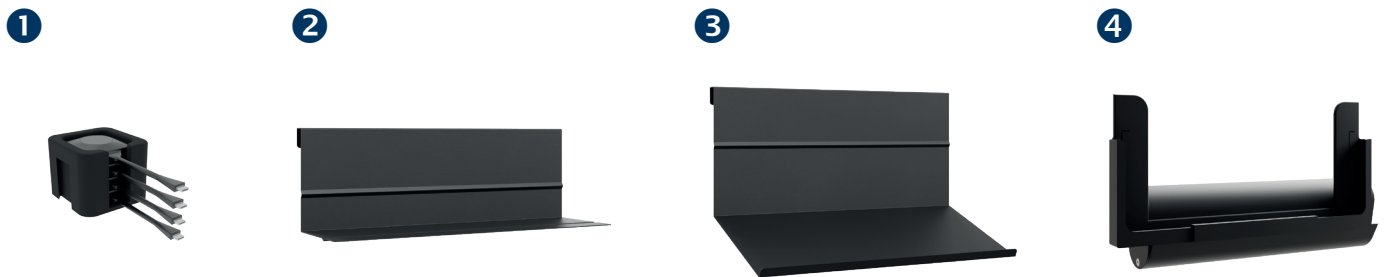

The tilt proof base plate ensures a stable stand.

The load capacity can be adapted to the weight of the device and is between a minimum of 60 kg and a maximum of 90 kg.

Other colour or decor variants (corpus) are available on request - also as unique piece.

CON-Line[®] Big FS Counterbalanced 60 - 90 kg Item no.: 2772

Media column, free standing, manually height adjustable

- Free standing media column with manual height adjustment
- 65 - 86" | 165 - 218 cm
- Landscape orientation
- VESA, min. 200 x 200 - max. 800 x 600 mm
- Manual height adjustment thanks to adjustable to device weight mechanism
- Very smooth adjustability
- Manual height adjustment with 400 mm stroke
- Screen holds securely at the desired height
- Frontcover with sliding door incl. soft-close
- Tilt proof base plate
- Ventilation grilles in the corpus
- AV accessories are protected from unauthorised access inside the furniture corpus
- Easy assembly thanks to removable AV mounting panel (2 pcs)
- Retractable security lock on the side of the corpus
- Min. 60 - max. 90 kg, mechanism adjustable to device weight
- Colour:
Corpus: white | Base plate: black

Retractable security lock

Easy assembly thanks to AV mounting panel (2 pcs)

Accessories are protected inside the corpus

Accessories CON-Line®

Optional accessories for CON-Line and CON-Line Big

Item no.:	Item name	Function & suitability	Illustration	Colour
2935	CON-Line® Dongle Tray	Dongle tray, suitable for all versions of the CON-Line® and CON-Line® Big media columns	1	schwarz
2932	CON-Line® AV Shelf	AV Shelf, suitable for all versions of the CON-Line® and CON-Line® Big media columns	2	
2933	CON-Line® Lapholder	Lapholder, suitable for all versions of the CON-Line® and CON-Line® Big media columns	3	
2882	CON-Line® Tableholder	Tableholder, universal, suitable for all versions of the CON-Line® and CON-Line® Big media columns	4	