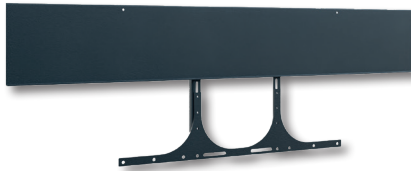

Item no.: 2919