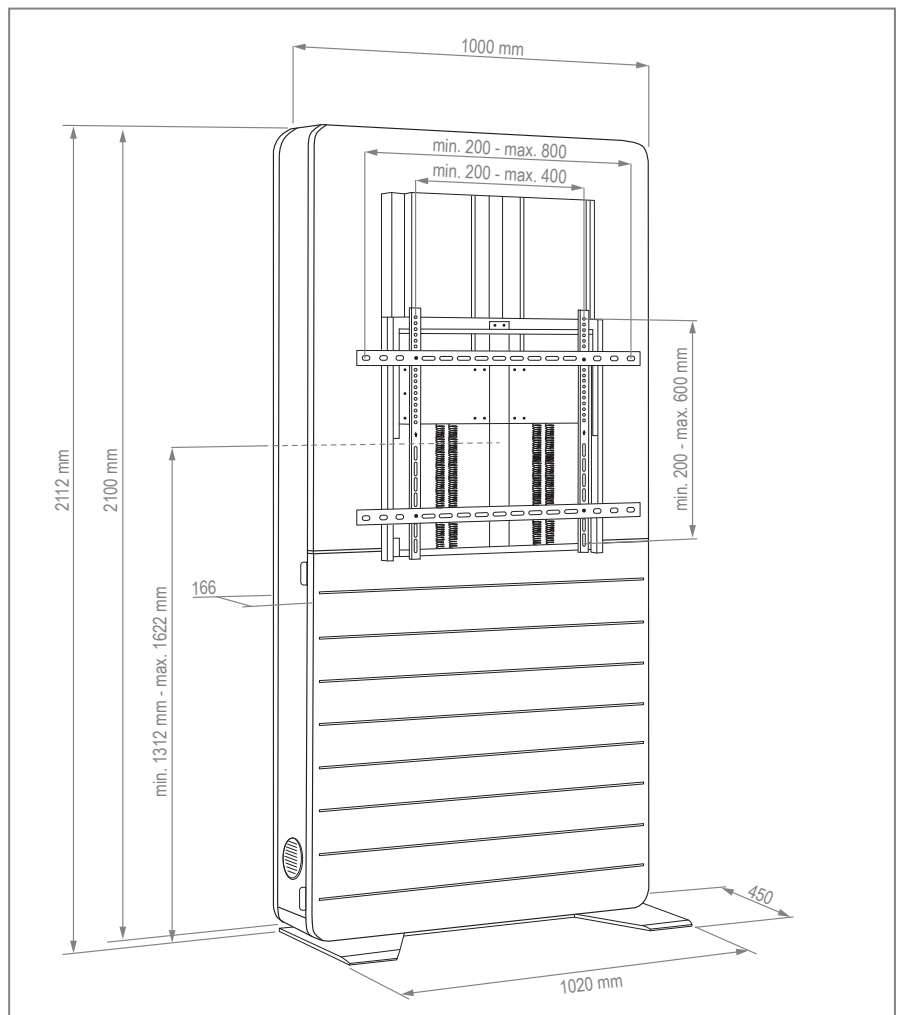

The tilt proof base plate ensures a stable stand.

The load capacity can be adapted to the weight of the device and is between a minimum of 60 kg and a maximum of 90 kg.

Other colour or decor variants (corpus) are available on request - also as unique piece.

CON-Line[®] Big FS Counterbalanced 60 - 90 kg Item no.: 2772

Media column, free standing, manually height adjustable

- Free standing media column with manual height adjustment
- 65 - 86" | 165 - 218 cm
- Landscape orientation
- VESA, min. 200 x 200 - max. 800 x 600 mm
- Manual height adjustment thanks to adjustable to device weight mechanism
- Very smooth adjustability
- Manual height adjustment with 400 mm stroke
- Screen holds securely at the desired height
- Frontcover with sliding door incl. soft-close
- Tilt proof base plate
- Ventilation grilles in the corpus
- AV accessories are protected from unauthorised access inside the furniture corpus
- Easy assembly thanks to removable AV mounting panel (2 pcs)
- Retractable security lock on the side of the corpus
- Min. 60 - max. 90 kg, mechanism adjustable to device weight
- Colour:
Corpus: white | Base plate: black

Retractable security lock

Easy assembly thanks to AV mounting panel (2 pcs)

Accessories are protected inside the corpus

Accessories CON-Line®

Optional accessories for CON-Line and CON-Line Big

Item no.:	Item name	Function & suitability	Illustration	Colour
2935	CON-Line® Dongle Tray	Dongle tray, suitable for all versions of the CON-Line® and CON-Line® Big media columns	1	schwarz
2932	CON-Line® AV Shelf	AV Shelf, suitable for all versions of the CON-Line® and CON-Line® Big media columns	2	
2933	CON-Line® Lapholder	Lapholder, suitable for all versions of the CON-Line® and CON-Line® Big media columns	3	
2882	CON-Line® Tableholder	Tableholder, universal, suitable for all versions of the CON-Line® and CON-Line® Big media columns	4	